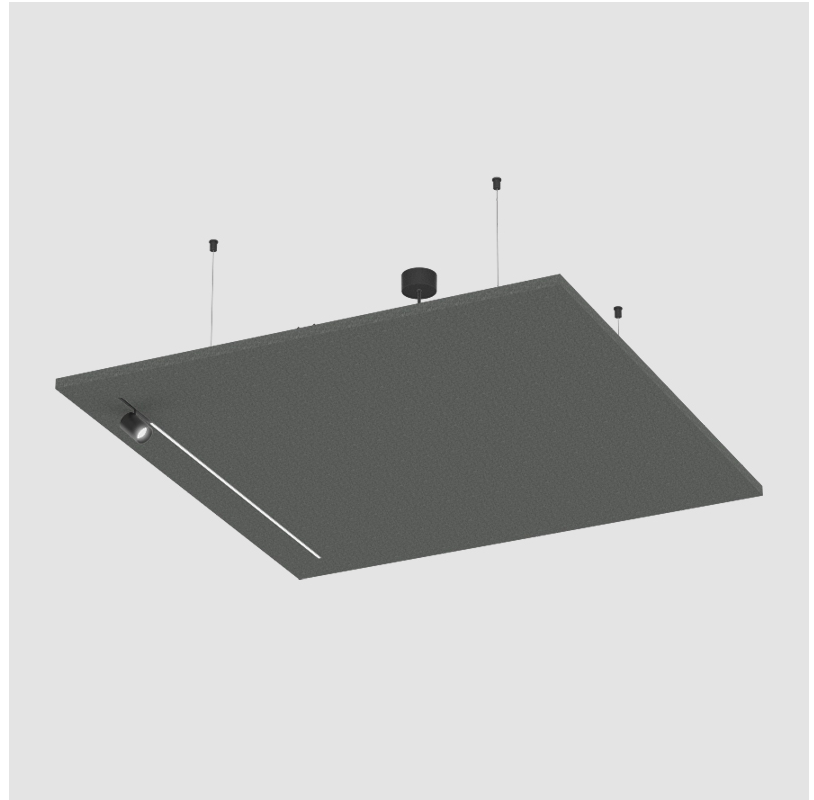

GENERAL

Series: Just Black Acoustic
Brand: Prolicht
Division: Architectural
Mounting Type: Suspension
Mounting Location: Ceiling

PHYSICAL

Shape: Square
Length (mm): 1200
Length (in): 47 1/4
Width (mm): 1200
Width (in): 47 1/4
Height (mm): 41
Height (in): 1 5/8

Light Distribution: Direct
Fixture Finish: [ANC / ASH / BNA / BTC / BZE / CEL / EGG / EVG / FOG / FOS / FST / FUA / IRI / IRO / KHA / LIC / LIM / MER / MSN / MUS / ONX / PEA / PLU / POL / PPY / RAY / ROY / RST / STE / SWD / TAN / TAU](#)

Holder Finish: [SSR / BKV / CWI / CRY / HAB / LAG / UFT / ITA / RUA / RUR / MIC / FTG / MYG / TWT / LOD / PUS / FRO / FUP / KIA / POP / BLS / SPG / MEY / GOH / GUM / CHC / COM / ABZ / JAG](#)

Fixture Material: Aluminum
Cable Details: [2,000mm / 6,000mm Transparent Cable](#)

ELECTRICAL

Lamp Type: LED
Input Wattage (W): 23
Total Output Wattage (W): 20.9
Dimming: Non-Dimmable
Driver Included: No
Driver Location: Remote
Driver Type: Constant Voltage - Universal
Driver Class: Class 2
Input Voltage (V): 120 - 277
Output Voltage (V): 24

LED

Color Temperature (°K): 2700
Max. Delivered Lumen (lm): 603
Nominal Lumen (lm): 862
CRI: >90 CRI
Lamp Life (hrs): 80000

OPTICAL

Beam Angle: 30

RATINGS AND CERTIFICATIONS

Certified By: Certified for North American Standards
IP rating: IP20

PROJECT
TYPE
SPECIFIER
QUANTITY
DATE