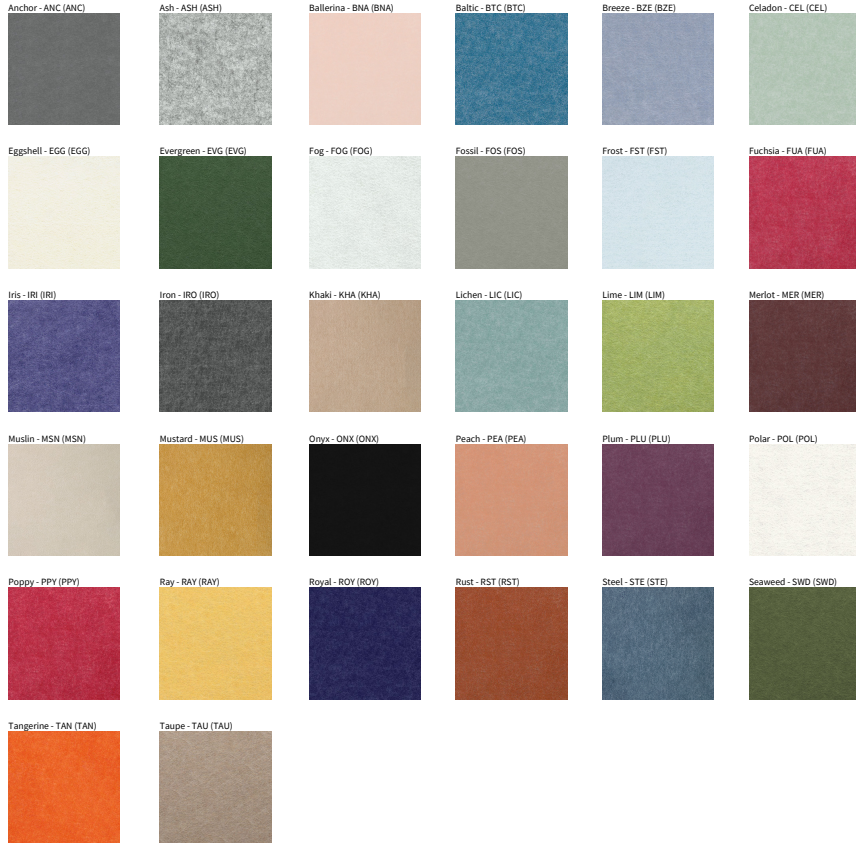

PROJECT _____
TYPE _____
SPECIFIER _____
QUANTITY _____
DATE _____

Fixture Finish